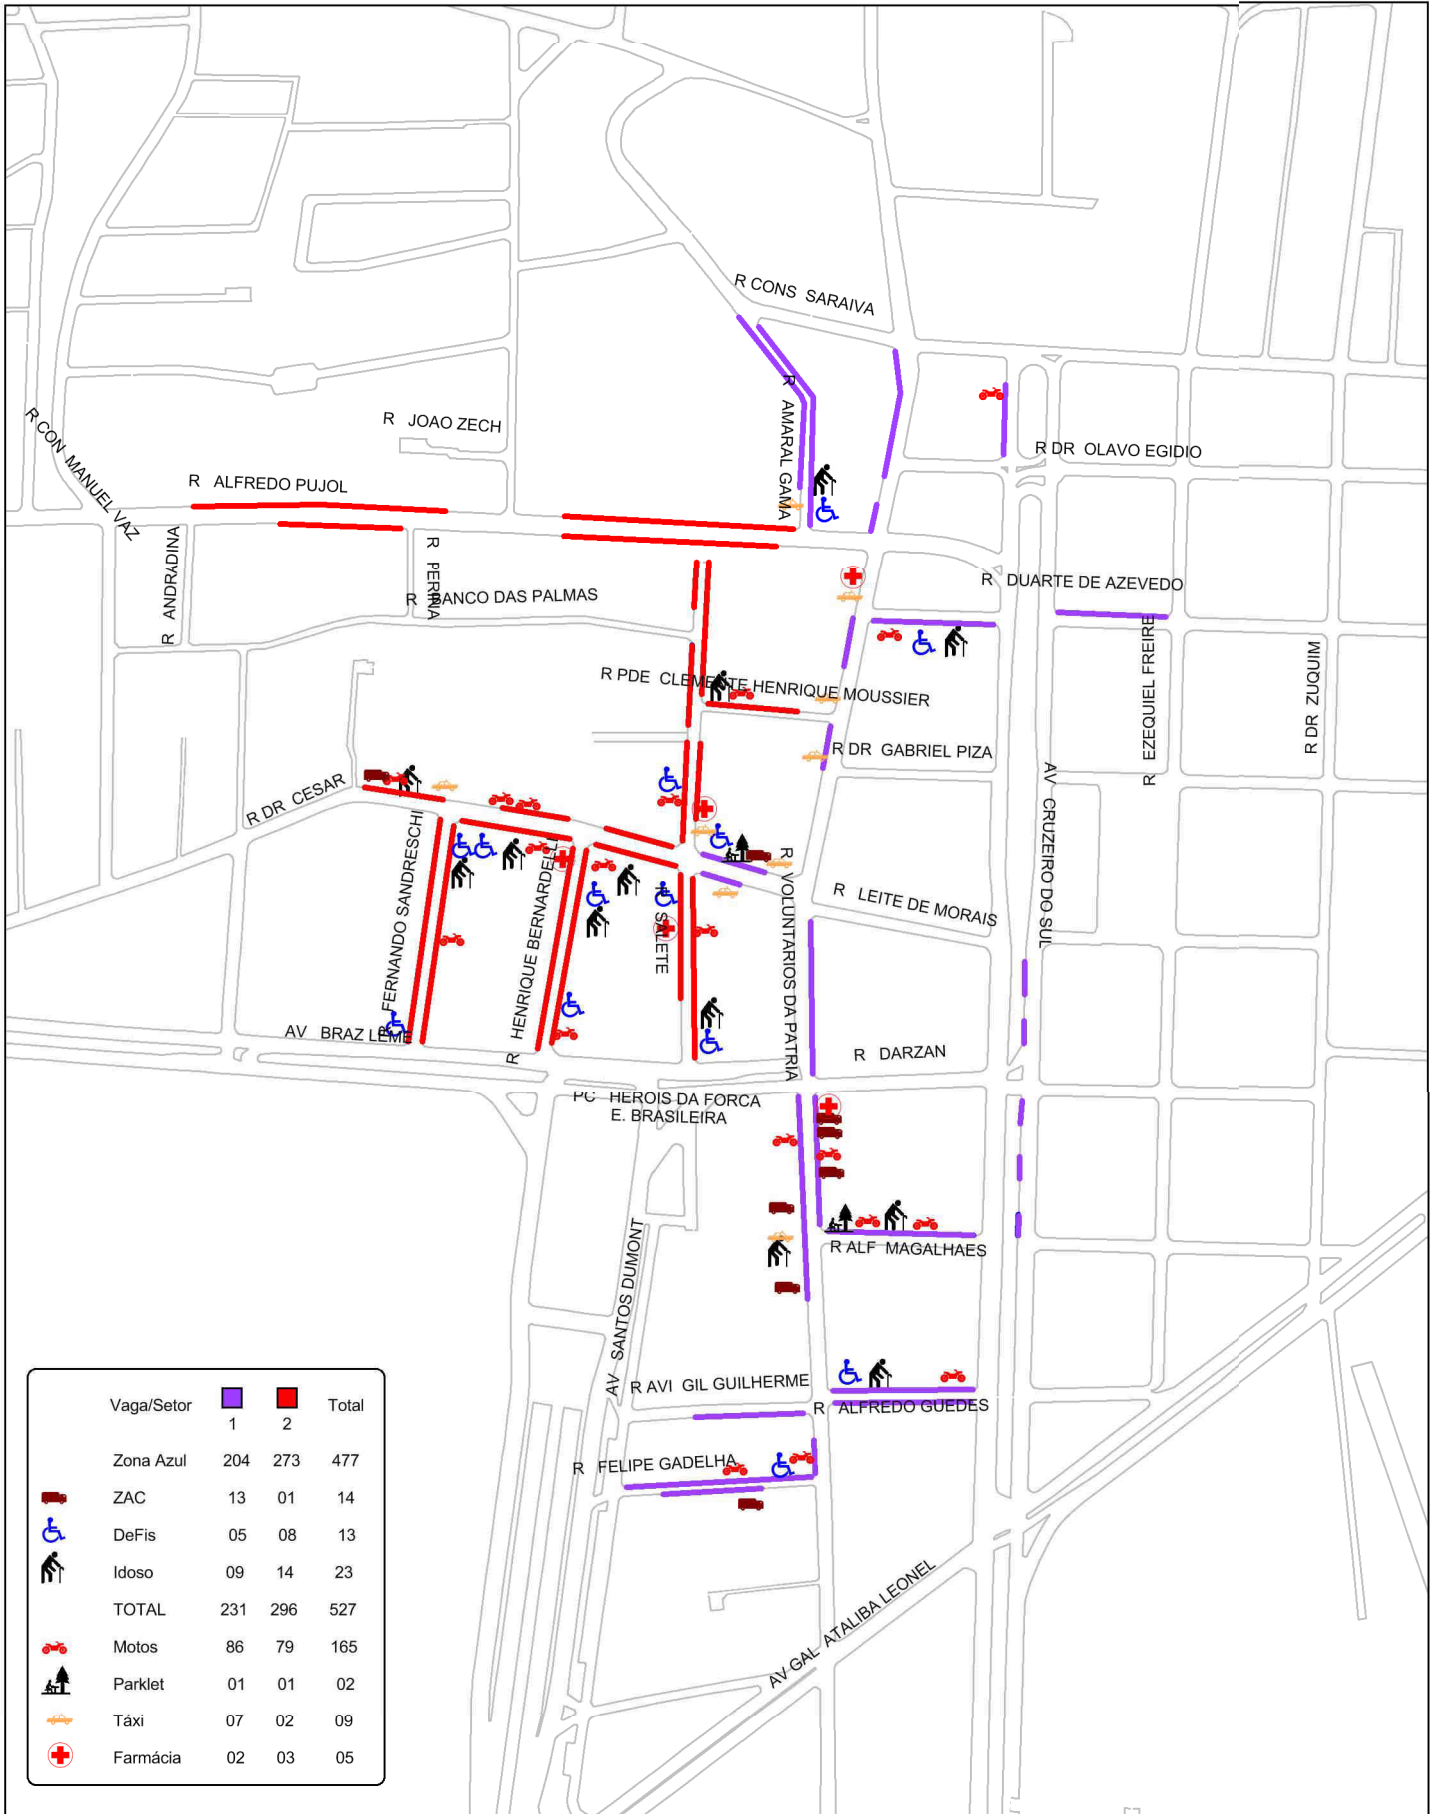

ÁREA 09: SANTANA

Vaga/Setor	1	2	Total
Zona Azul	204	273	477
ZAC	13	01	14
DeFis	05	08	13
Idoso	09	14	23
TOTAL	231	296	527
Motos	86	79	165
Parklet	01	01	02
Táxi	07	02	09
Farmácia	02	03	05

Atualizado em 27/06/19

R. Vol. da Pátria lado par (R. Darzan até R. Leite de Moraes): 2ª a 6ª 10h-19h / Sábado 07h-13h
R. Duarte de Azevedo lado ímpar (Av. Cruzeiro do Sul até R. Ezequiel Freire): 2ª a 6ª 07h-17h / Sábado 07h-13h
R. Alfredo Pujol lado ímpar (R. Andrädina até R. Vol. da Pátria): 2ª a 6ª 10h-19h / Sábado 07h-13h
R. Alfredo Pujol lado par (R. Amaral Gama até R. Con. Manuel Vaz): 2ª a 6ª 07h-16h / Sábado 07h-13h
R. Vol. da Pátria lado ímpar (Dr. Cesar até R. Cons. Saraiva) 2ª a 6ª 10h-19h / Sábado 07h-13h