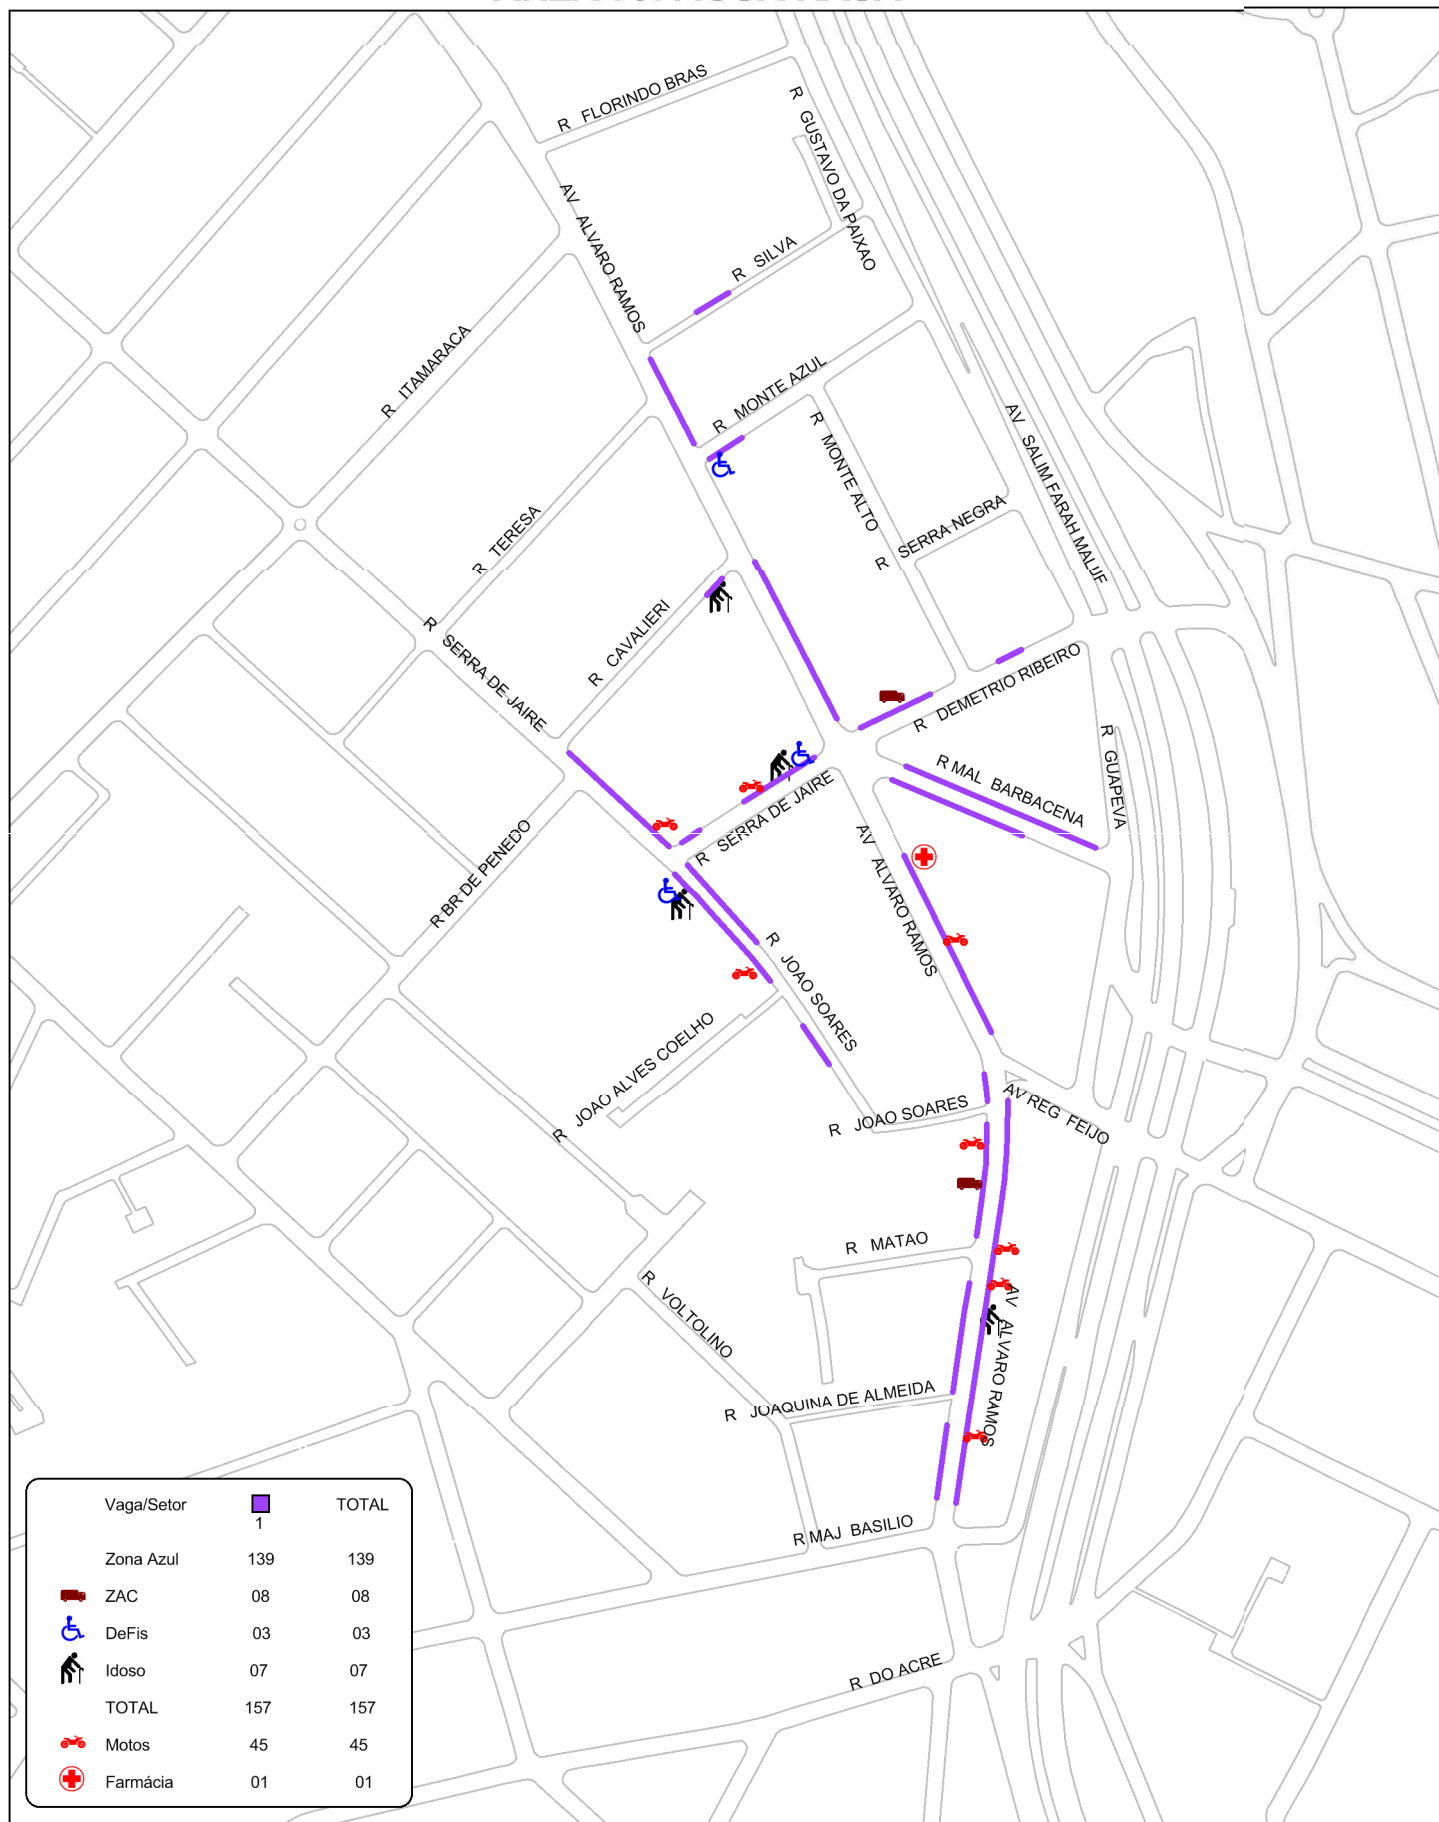

ÁREA 79: ÁGUA RASA

Vaga/Setor	1	TOTAL
Zona Azul	139	139
ZAC	08	08
DeFis	03	03
Idoso	07	07
TOTAL	157	157
Motos	45	45
Farmácia	01	01