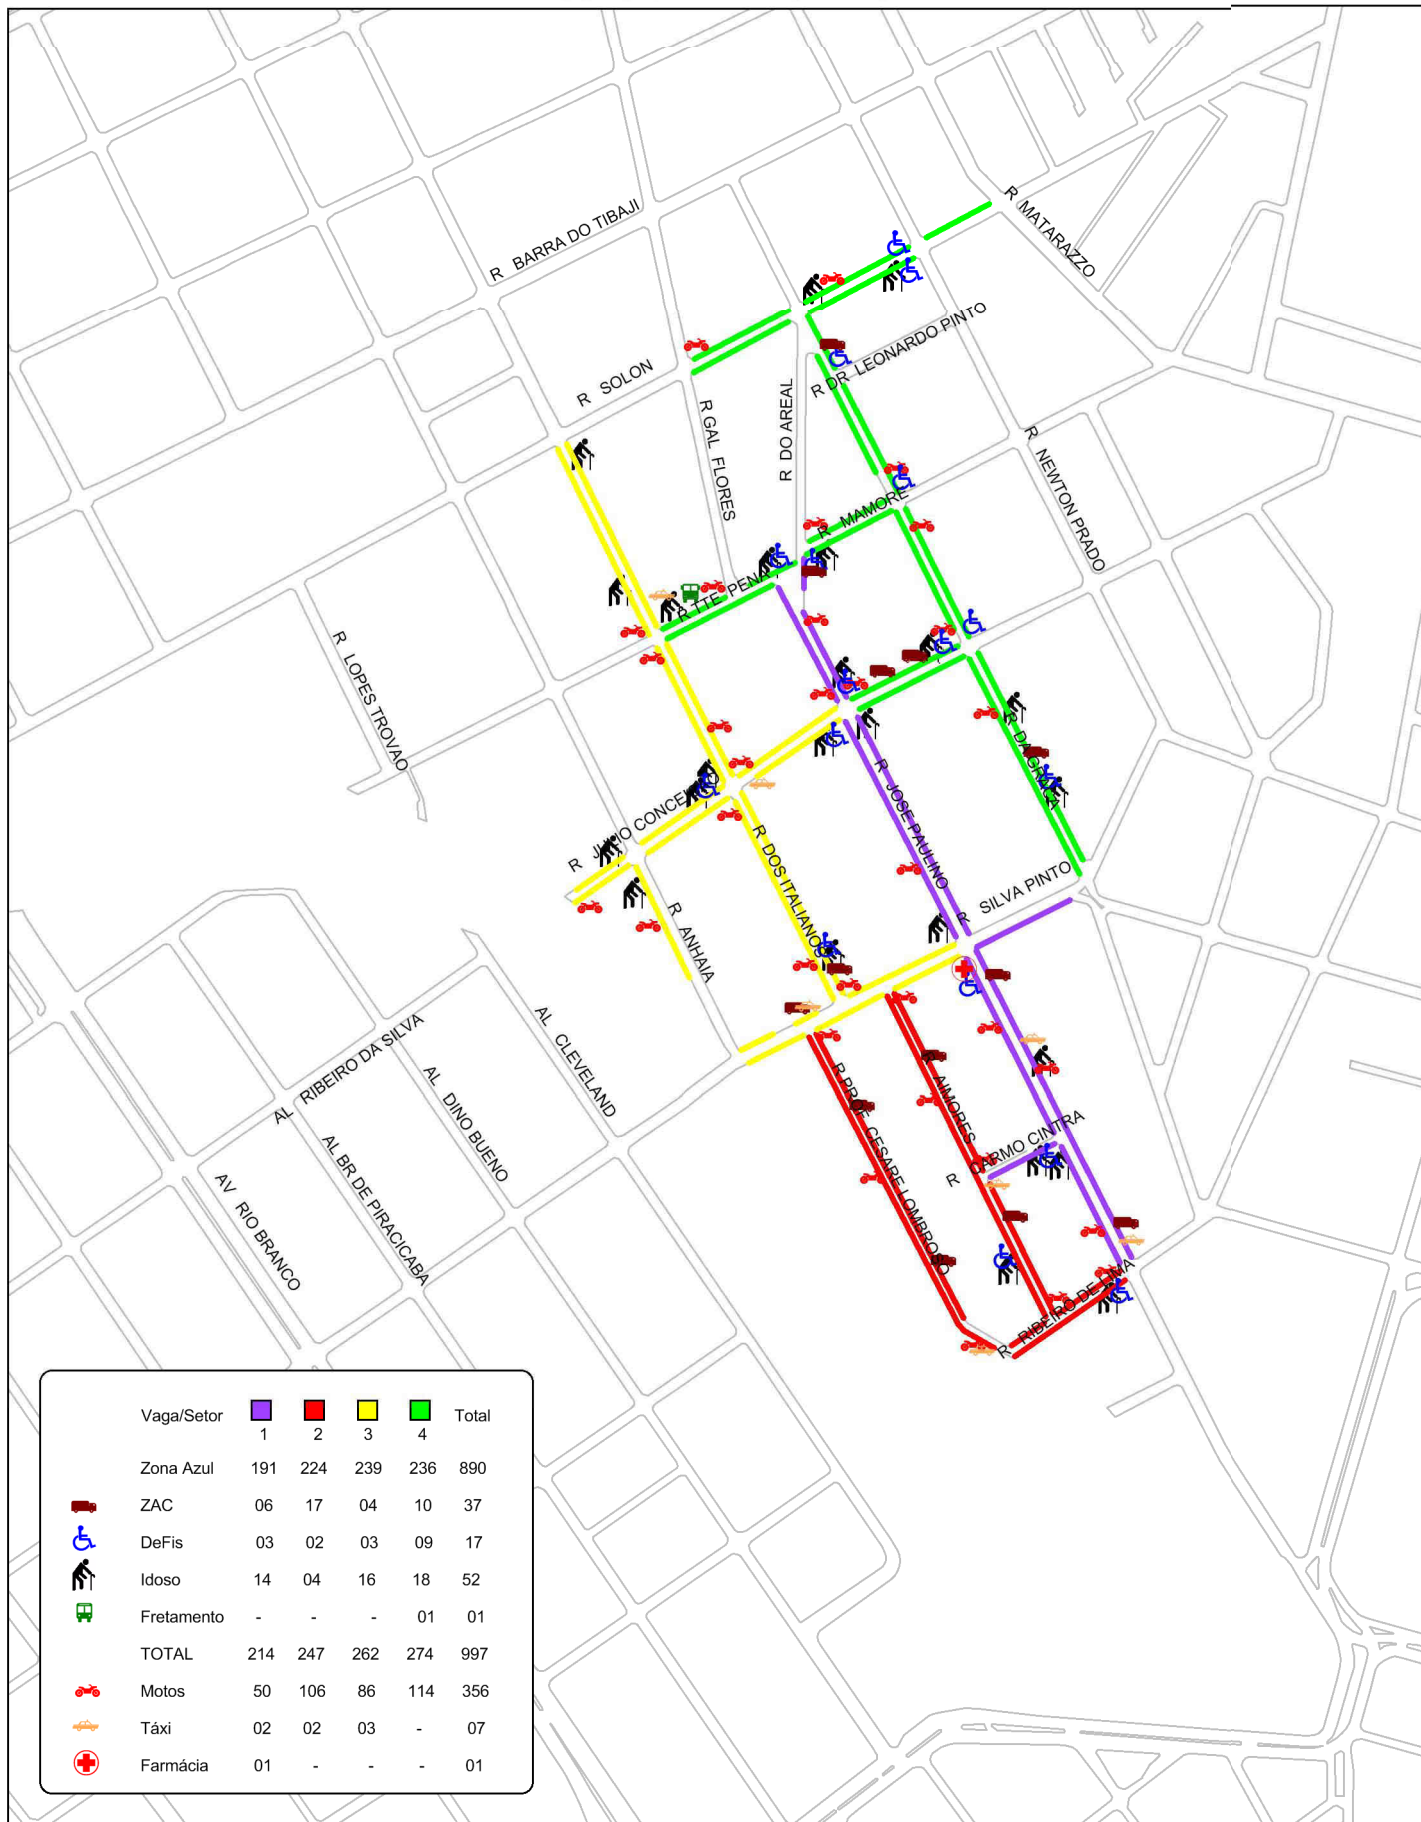

ÁREA 08: JOSÉ PAULINO

Vaga/Setor	1	2	3	4	Total
Zona Azul	191	224	239	236	890
ZAC	06	17	04	10	37
DeFis	03	02	03	09	17
Idoso	14	04	16	18	52
Fretamento	-	-	-	01	01
TOTAL	214	247	262	274	997
Motos	50	106	86	114	356
Táxi	02	02	03	-	07
Farmácia	01	-	-	-	01