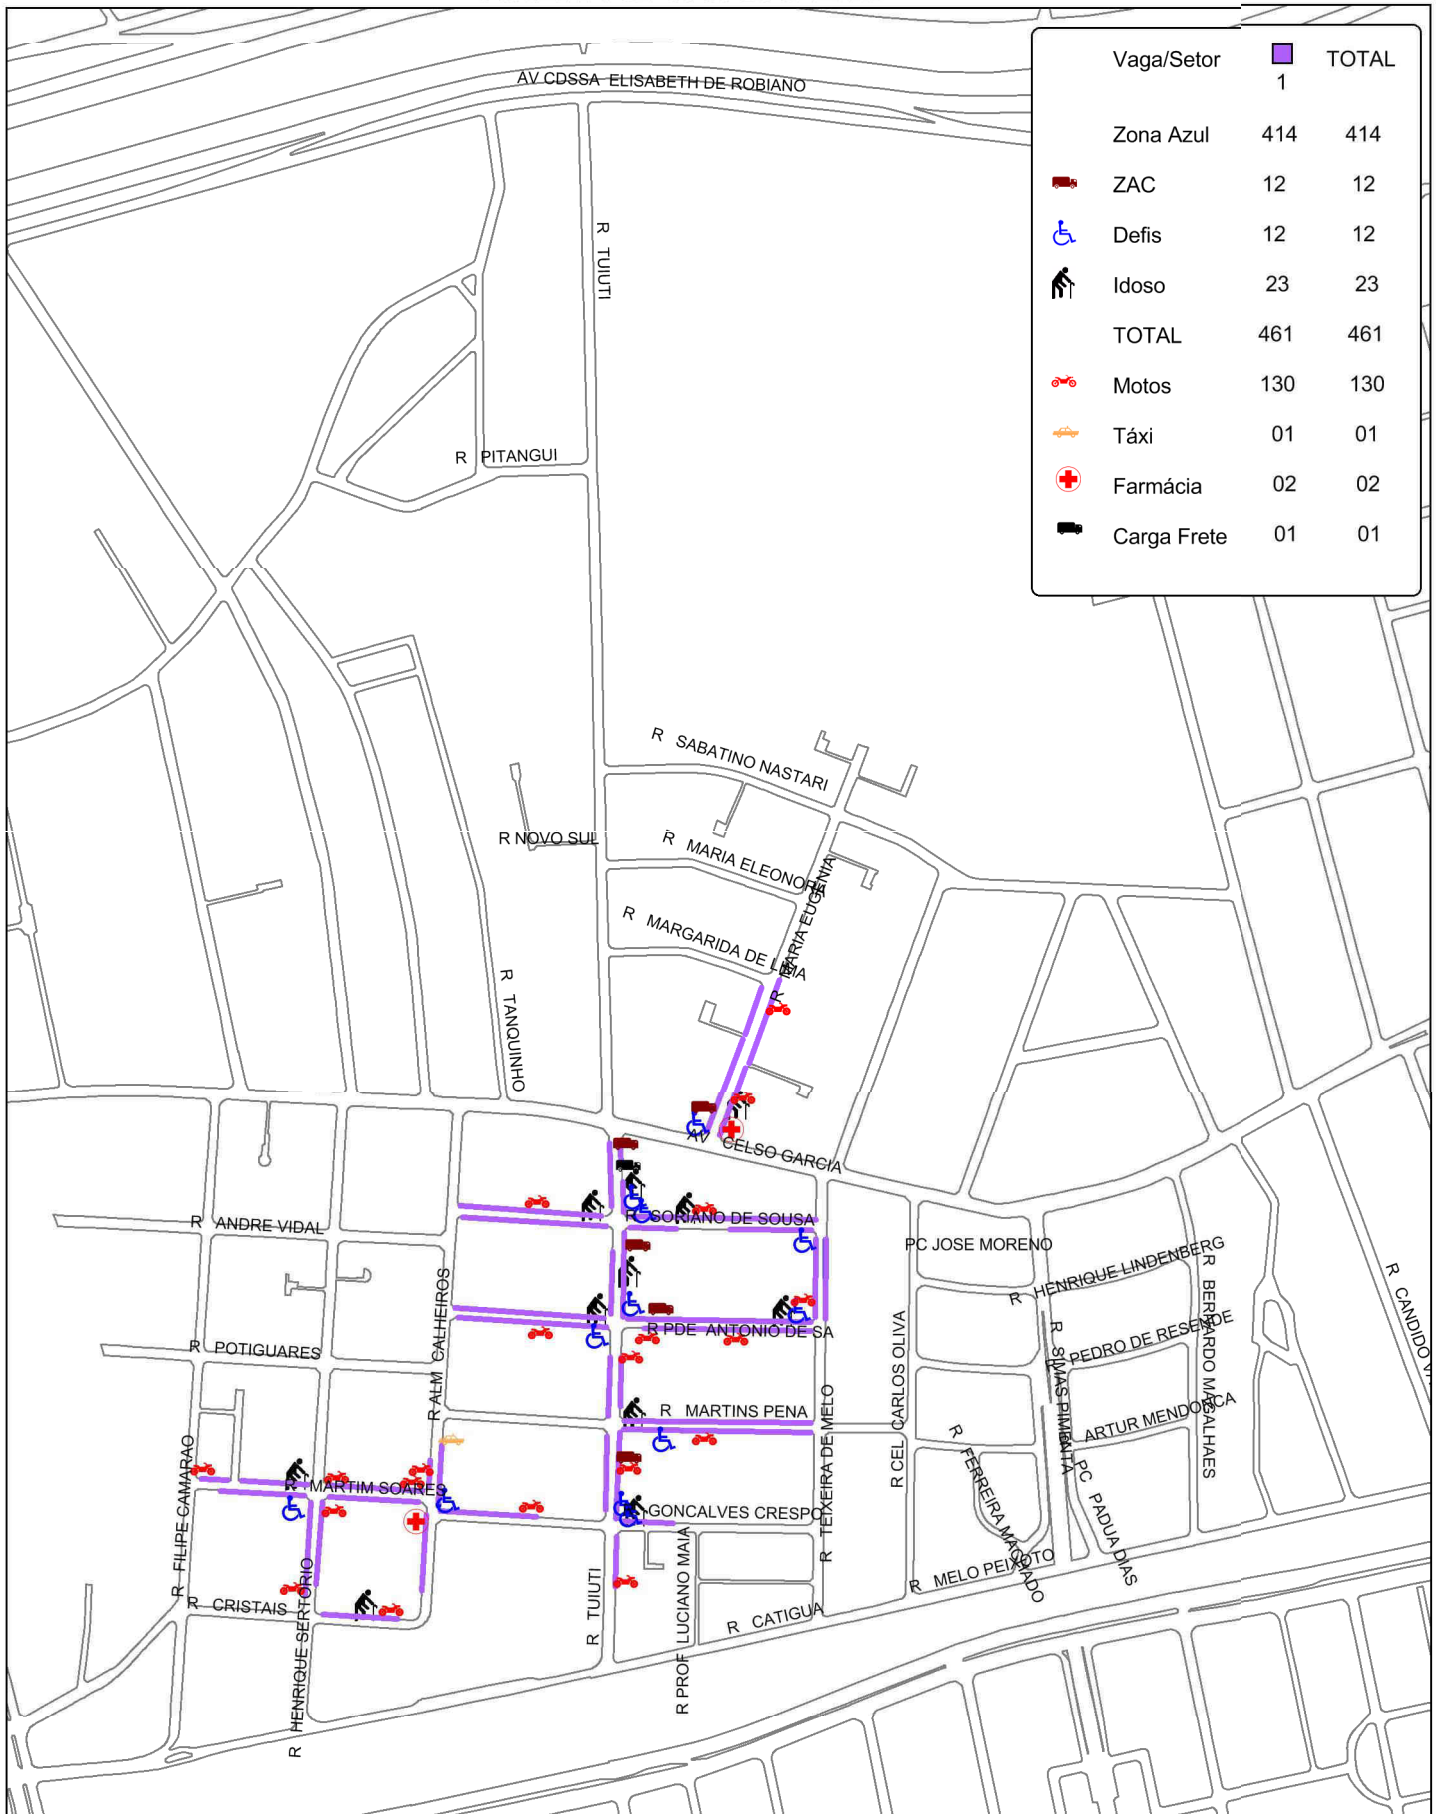

ÁREA 73: TATUAPÉ III

Vaga/Setor	Quantidade	TOTAL
Zona Azul	414	414
ZAC	12	12
Defis	12	12
Idoso	23	23
TOTAL	461	461
Motos	130	130
Táxi	01	01
Farmácia	02	02
Carga Frete	01	01

Atualizado em 21/05/19

R. Tuiuti lado Par (R Celso Garcia até Catiguá) 2ª a 6ª 09h-16h / Sábado 09h-13h
R. Pe Antonio de Sá, R Martins Pena, R. Martin Soares,
R. Gonçalves Crespo, R. Teixeira de Melo, R. Tuiuti lado ímpar (Celso Garcia até Catiguá),
R. Soriano de Sousa e Marina Eugênia - 2ª a 6ª 09h-19h / Sábado 09h-13h