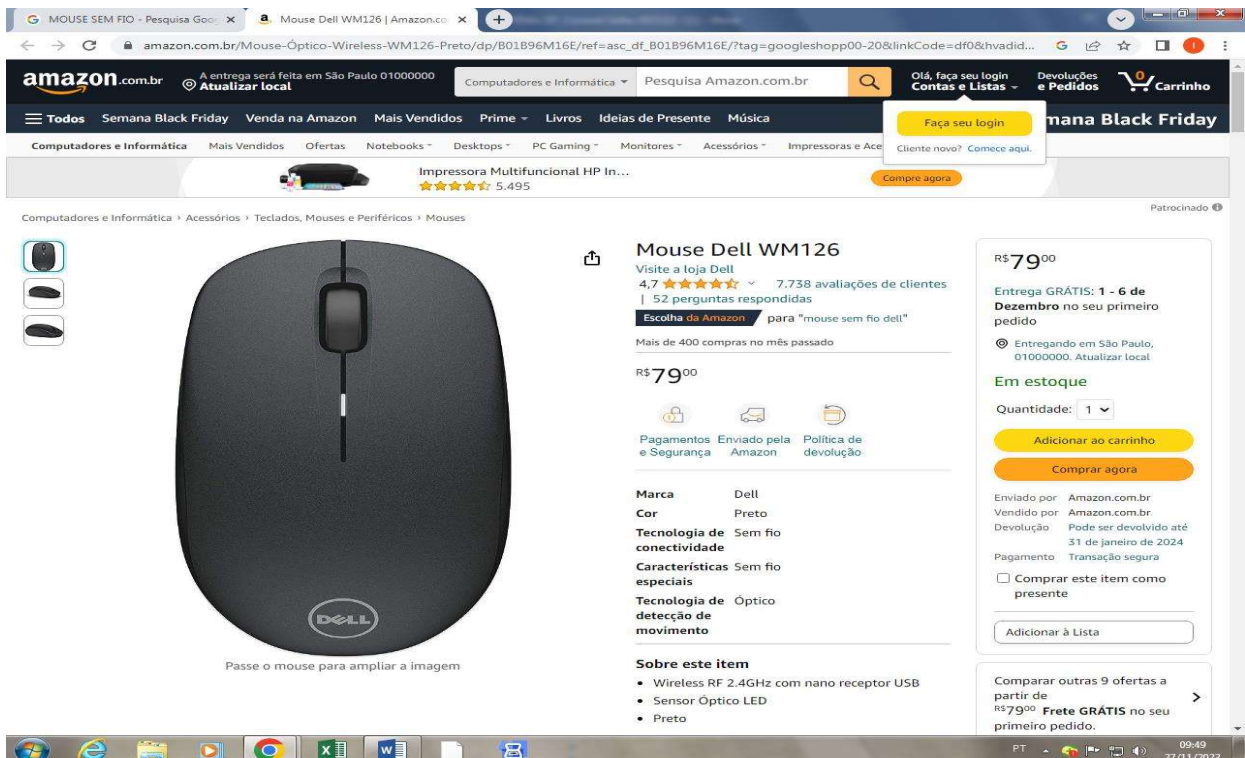

<https://www.amazon.com.br/Mouse-%C3%93ptico-Wireless-WM126-Preto/dp/B01B96M16E/ref=asc_df_B01B96M16E/?tag=googleshopp00-20&linkCode=df0&hvadid=379713309507&hvpos=&hvnetw=g&hvrand=16704703740209974617&hvppone=&hvptwo=&hvqmt=&hvdev=c&hvdvcmdl=&hvlcint=&hvlcphy=1001773&hvtargid=pla-501749023912&psc=1&mcid=f7521a24ffeb34c69ac7d197e5b433a0>