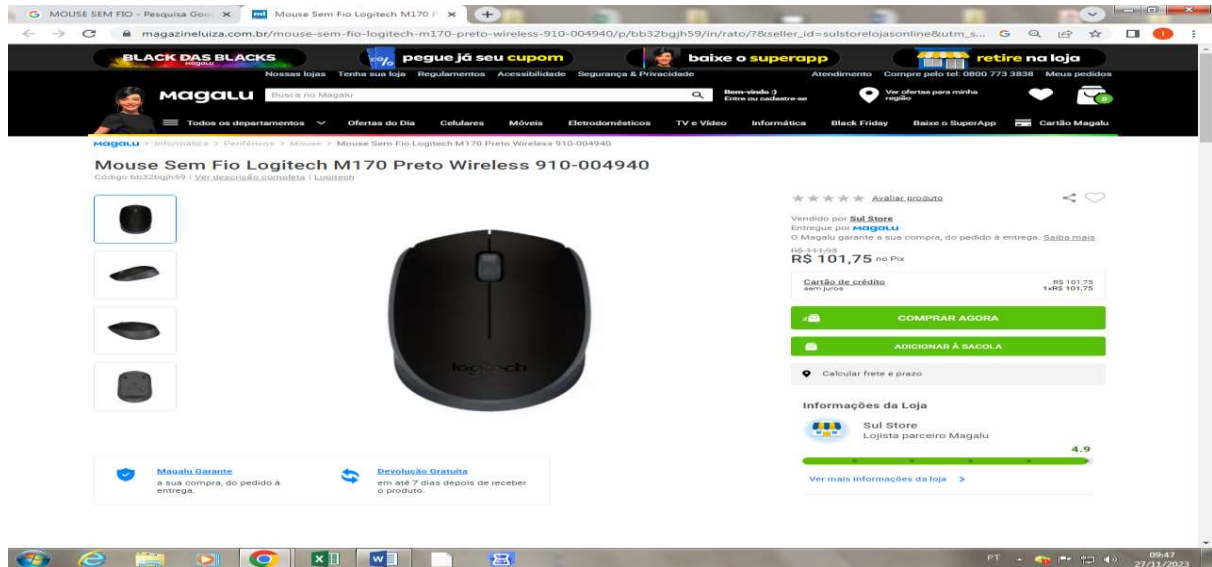

MOUSE SEM FIO

<https://www.magazineluiza.com.br/mouse-sem-fio-logitech-m170-preto-wireless-910-004940/p/bb32bjh59/in/rato/?&seller_id=sulstorelojasonline&utm_source=google&utm_medium=pla&utm_campaign=&partner_id=67172&qad_source=1&qclid=CjwKCAiAmZGrBhAnEiwAo9qHiRUK9Lvd3VT5KdkqkkinwC9-vENecuM1MWywdAJHXQ6E002XWzfizhoCnjMQAvD_BwE&qclsrc=aw,ds>